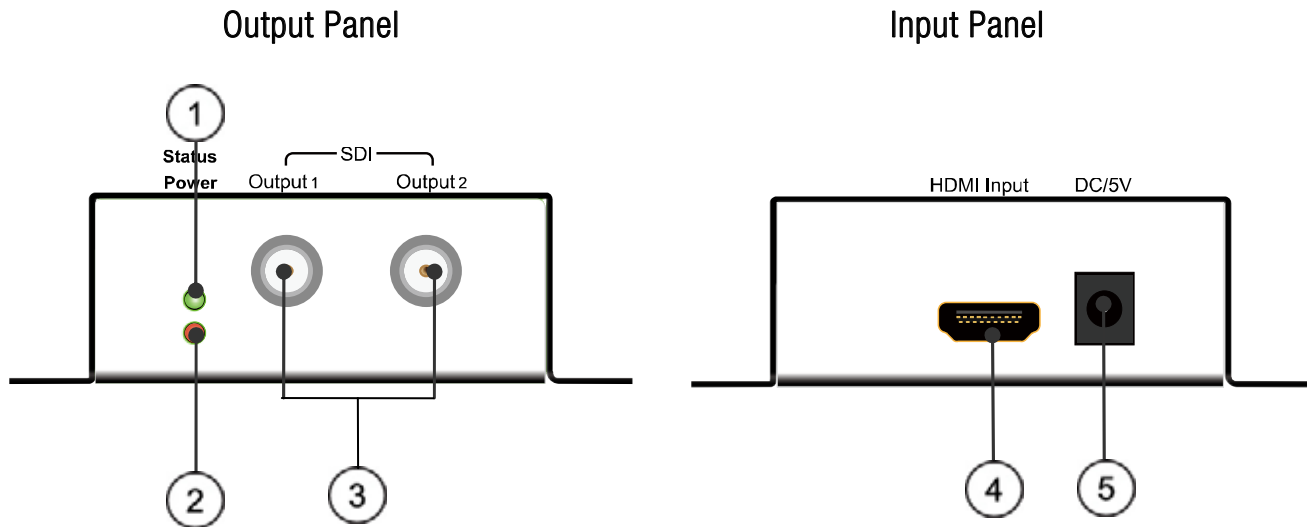

**SPECIFICATIONS**

Operating Temperature Range	-5 to +35°C (+23 to +95°F)
Operating Humidity Range	5 to 90%RH (No Condensation)
Resolutions Support	1080p (50/60/59.94/30/29.97/25/24/23.98Hz) 1080i (60/59.94/50Hz), 720p (60/59.94/50Hz) 480i (60/59.94Hz)
SDI Standard	3G -SDI/HD-SDI/SDI
Input	1x HDMI (Standard Type A connector)
Output	2x SDI(BNC)
Power consumption	2.5watts(Maximum)
Dimension (L×W×H)	95x95x29mm
Net Weight	245g

**Note:** Specifications are subject to change without notice. Mass and dimensions are approximate.

**PACKING CONTENTS**

- 1) Main Unit. HDMI -SDI converter
- 2) DC5V 1A Power Supply.
- 3) Operating Instructions

## PANEL DESCRIPTIONS

- 1) Indicator of SDI Output
- 2) Indicator of power Input
- 3) SDI/HD-SDI Output port
- 4) HDMI input port
- 5) Power input